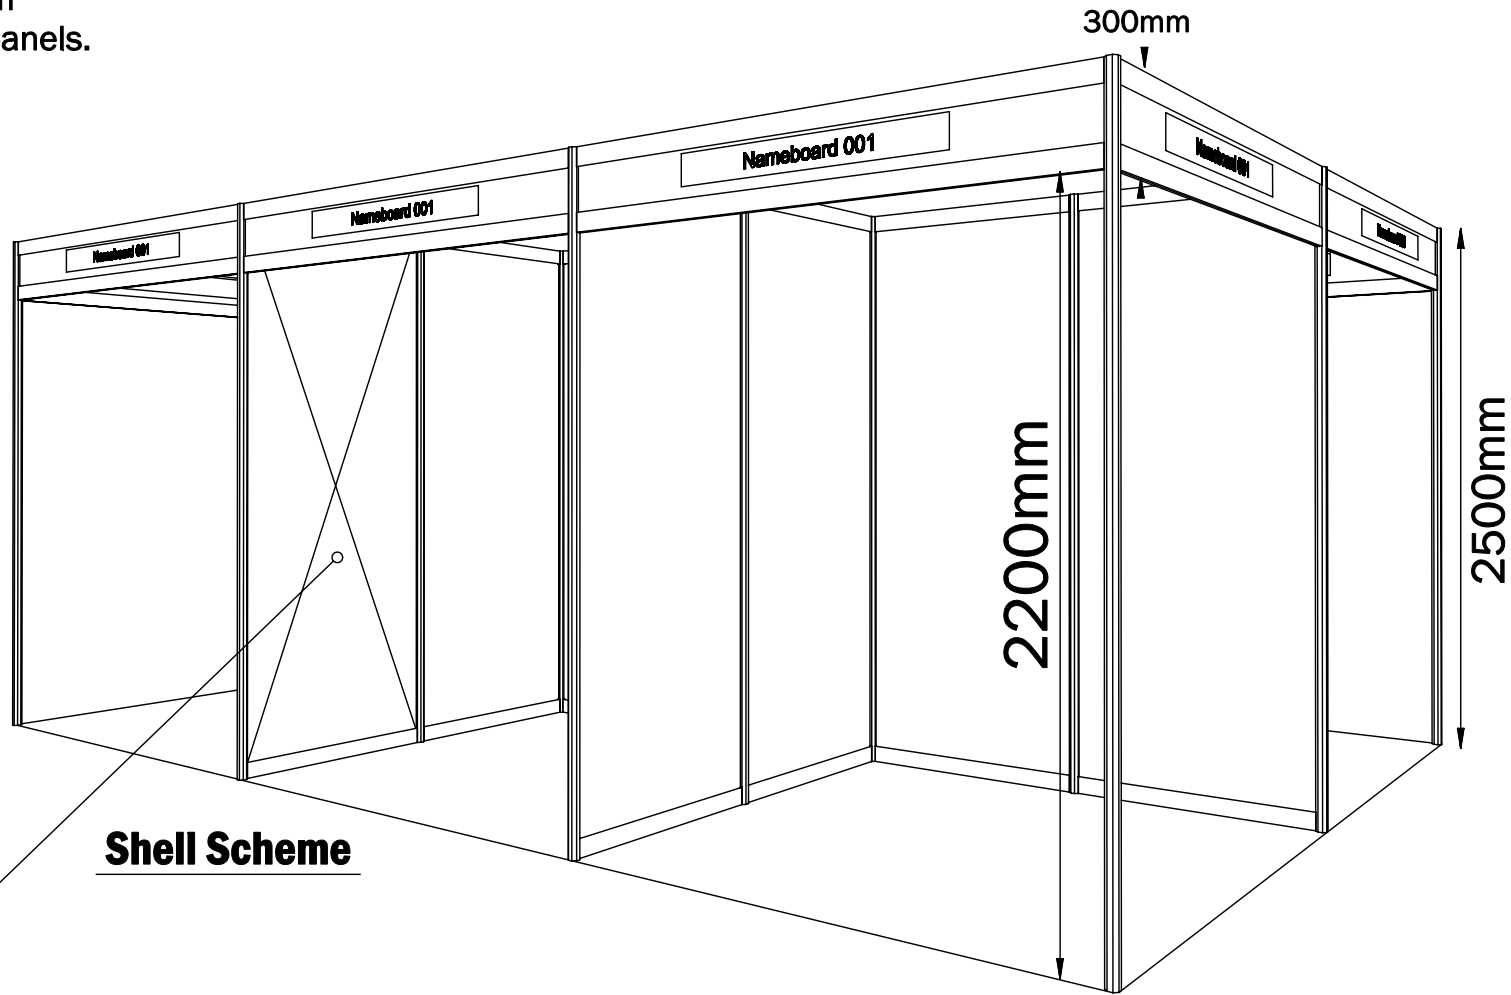

**Material Specification**

White powder coated  
aluminium Octanorm  
system White infill panels.

**Dimensional Specification**

**Shell Scheme**

Visible panel size  
950mm wide  
2340 high